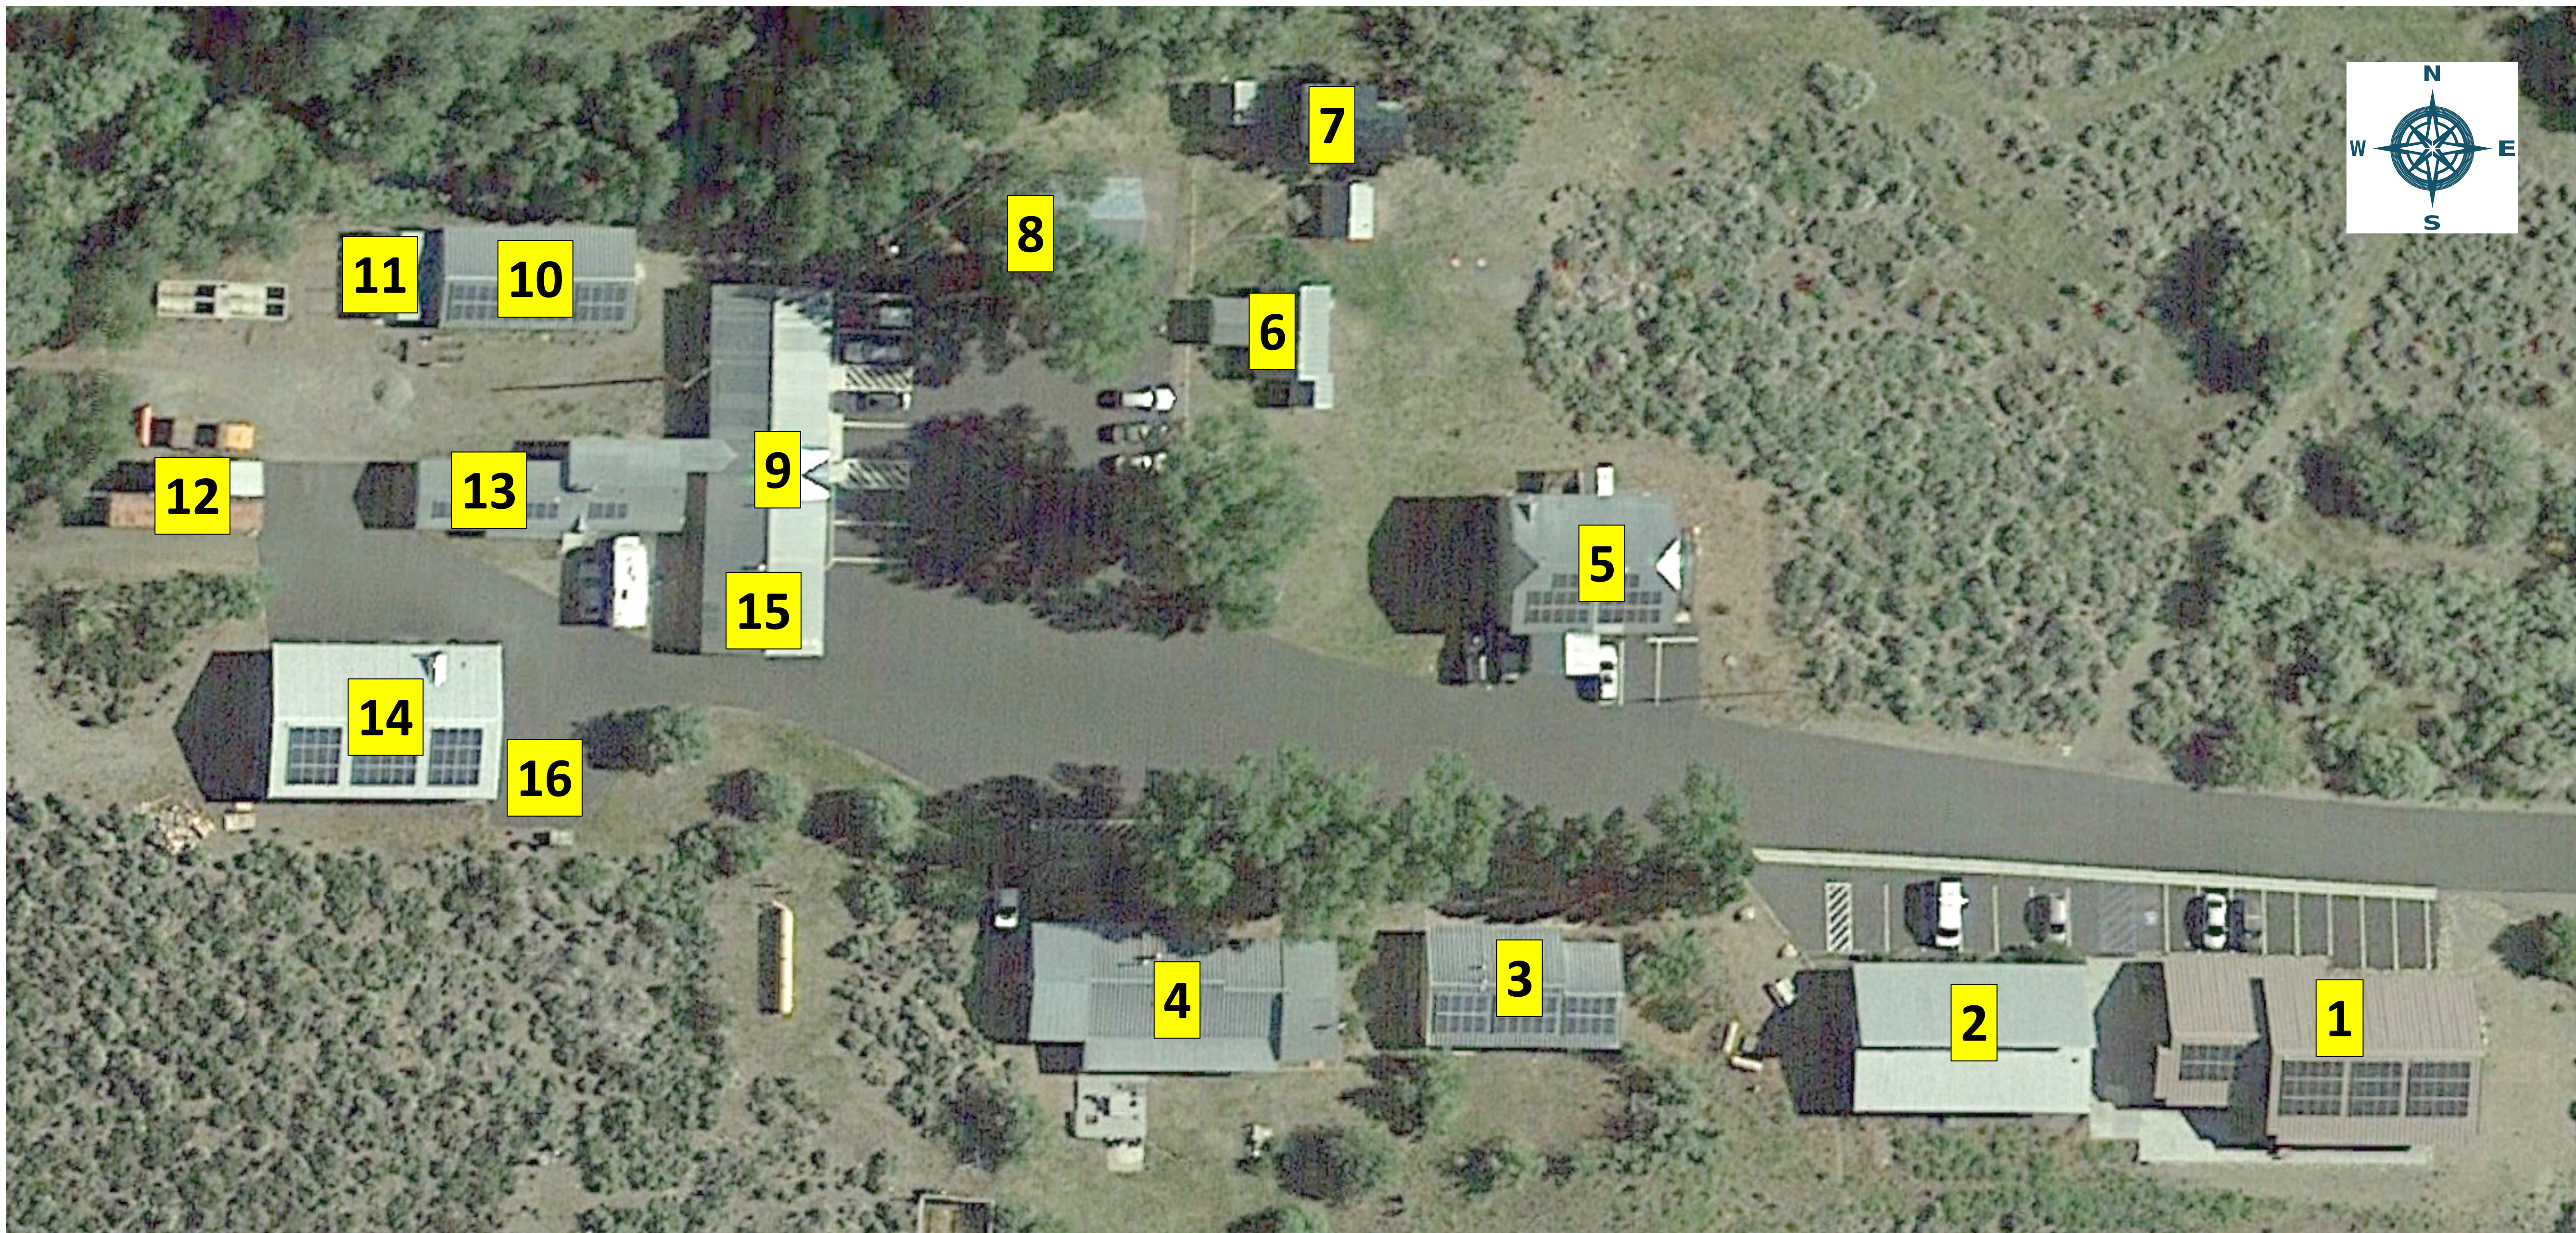

SNARL Campus

1. Page Center (classroom and lecture hall)
2. Sage House (dormitory)
3. Cottonwood House - Q8 (guest residence)
4. Birch House – Q7 (director’s residence)
5. Morrison Building (administrative and offices)
6. Meadow House – Q1 (guest residence)
7. Creek House -Q2 (guest residence)
8. Aspen House – Q3 (guest residence)

9. Laboratory (research labs)
10. Fish House (flow-through tanks)
11. Animal House (small mammal cages)
12. Storage Containers (storage)
13. Wood Shop (large power tools)
14. Garage (large equipment)
15. Shop (tools and small power tools)
16. Recycling and Trash (containers and dumpster)