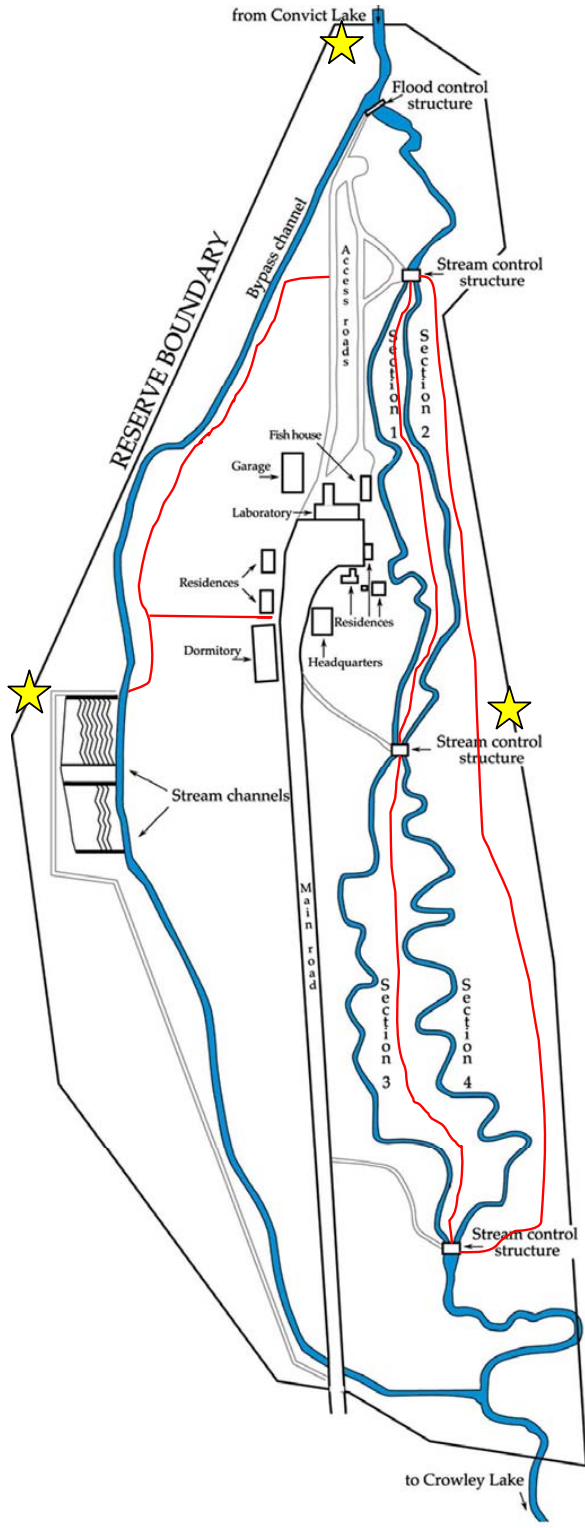

SIERRA NEVADA AQUATIC
RESEARCH LABORATORY

-  Gate
 -  Trail
 -  Stream
- Gate Combos
are all 1198

0.1 km